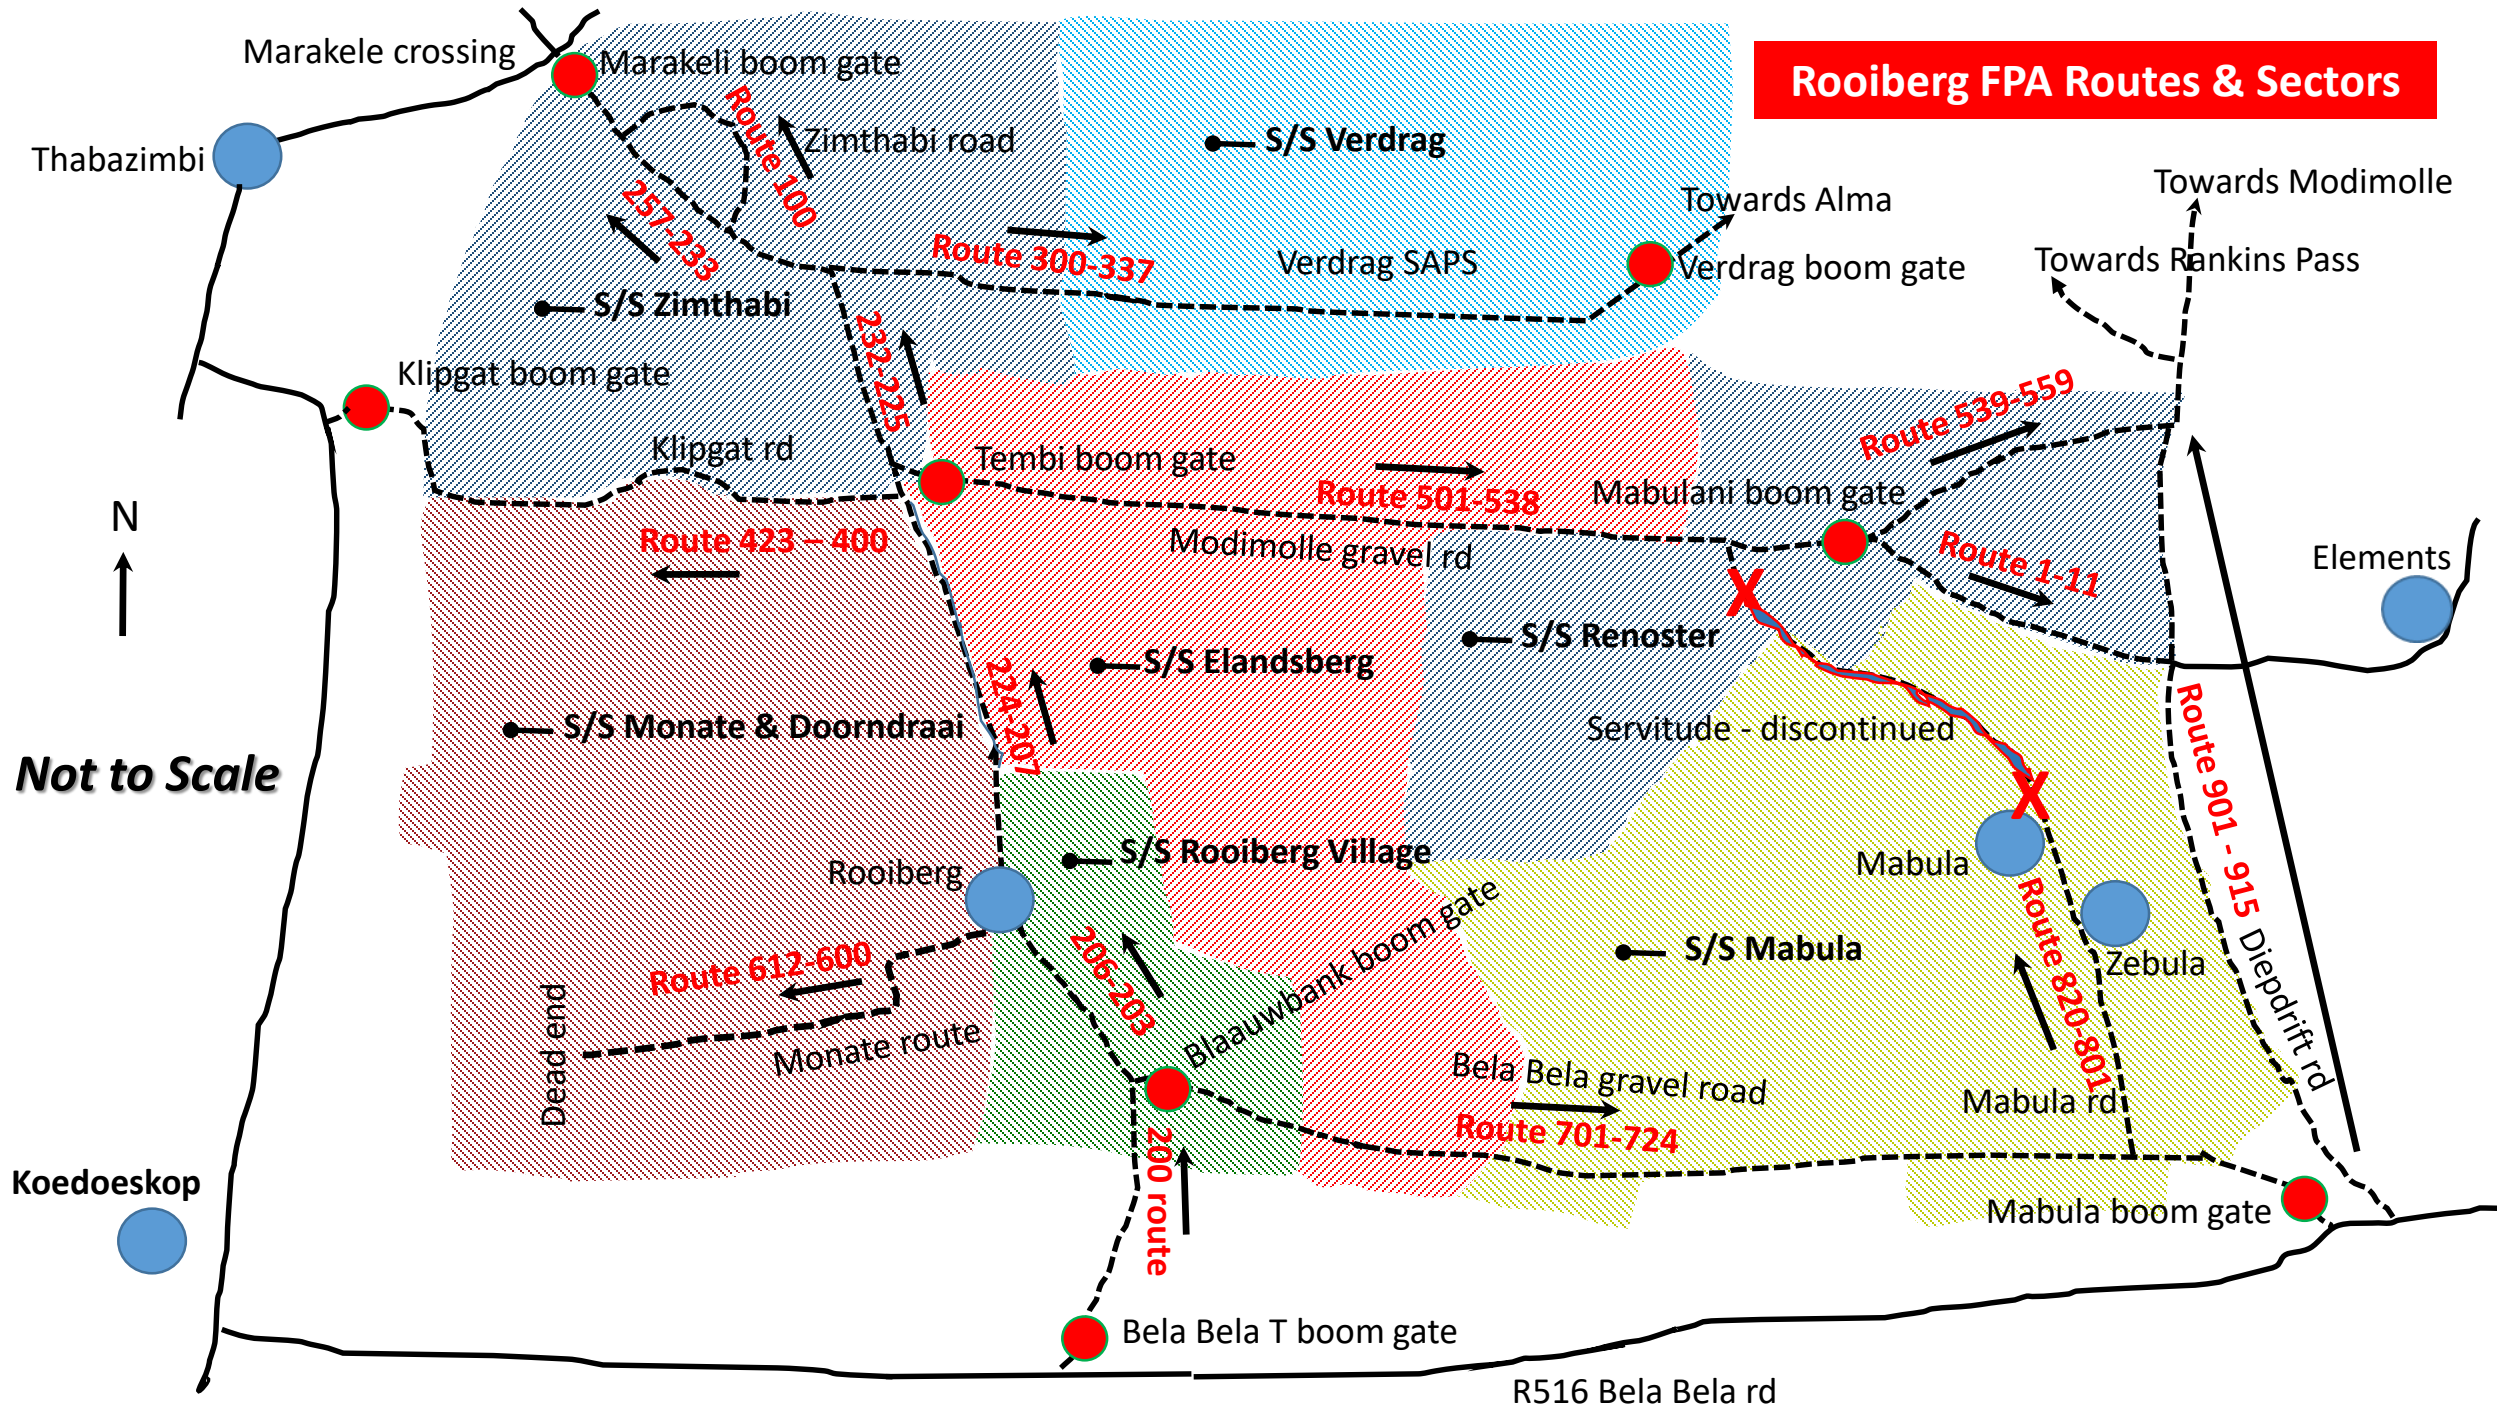

Rooiberg FPA Routes & Sectors

N
↑

Not to Scale

R516 Bela Bela rd